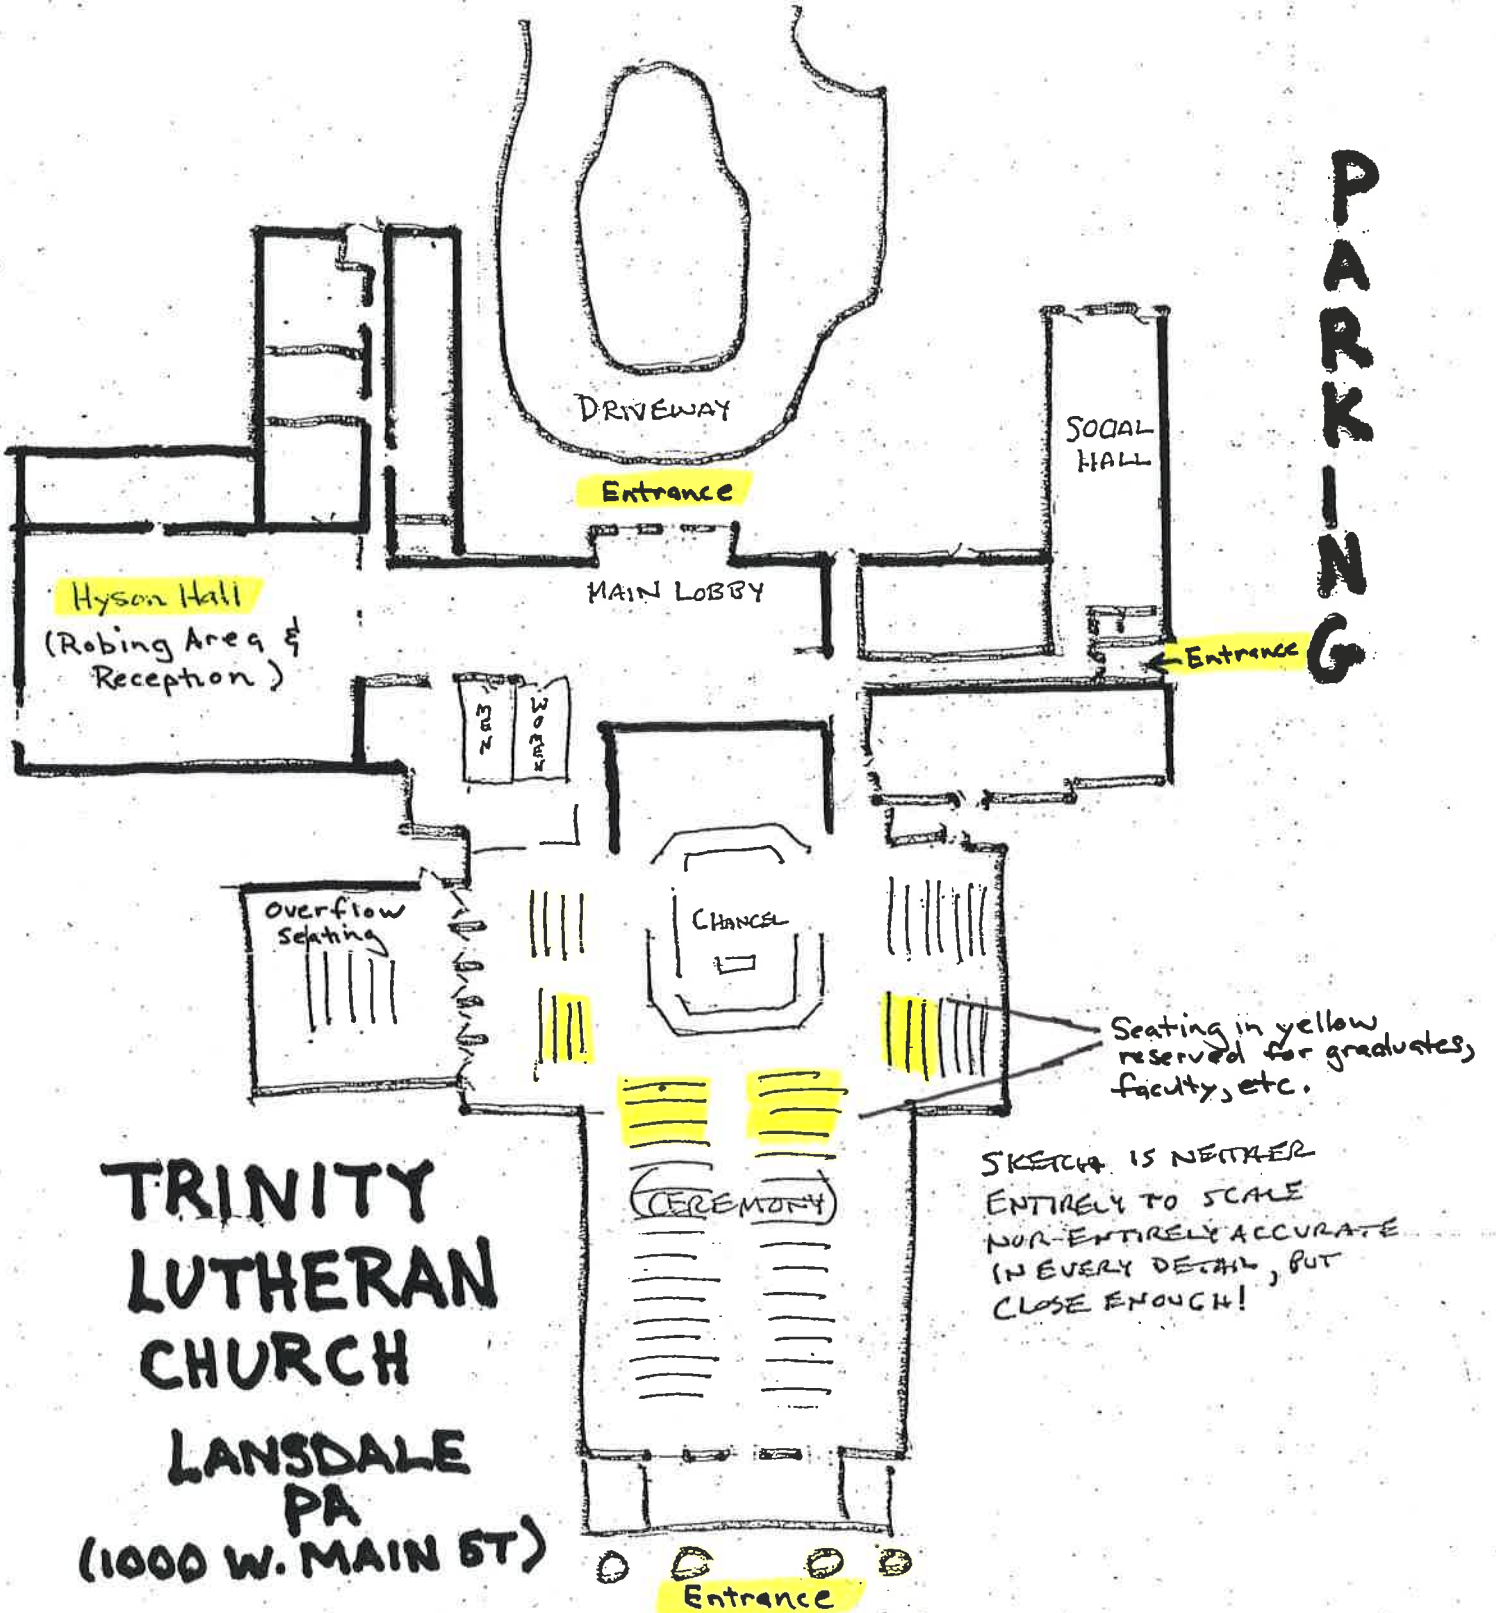

**PARKING**

**PARKING**

**TRINITY  
LUTHERAN  
CHURCH**  
**LANSDALE  
PA**  
**(1000 W. MAIN ST)**

← **WEST MAIN ST. (RTE 63)** →